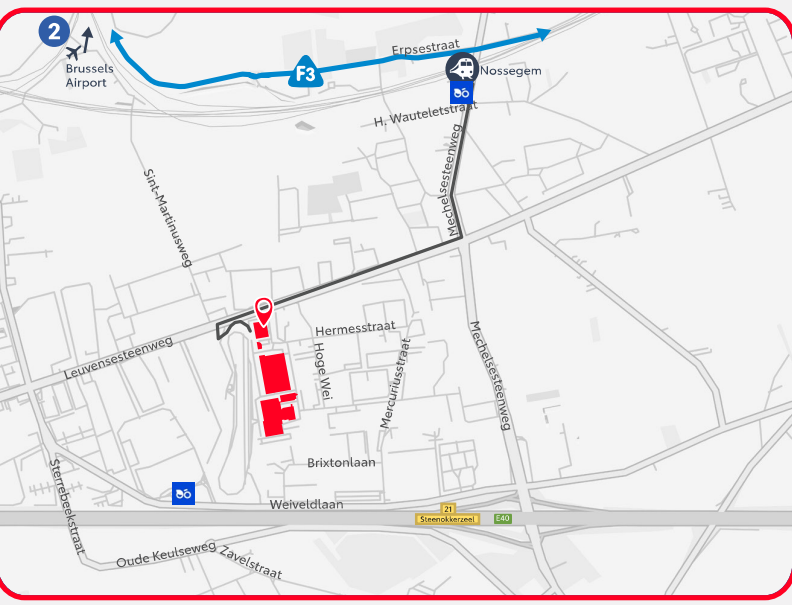

TOYOTA
 Hoge Wei 33
 1930 Zaventem
 02 712 32 11

Road works Zaventem South:
 Limit speed in construction zones. **10**
 Through traffic will no longer be possible from Leuvensesteenweg to Weiveldlaan in the industrial area. **1**
 You can find more info [here](#). **i**

Click on the symbols for more information

There are construction works in Zaventem South, which will be carried out in different phases.

No earlier than 4 May, the North/Main Gate will be closed. Exact date will be communicated.
 All traffic must use the East Gate.
 The East Gate is staffed from 07:00 to 22:00; outside these hours, the gate is closed and security must be called.
 The maximum vehicle length allowed to enter is 12 m.
 For members, contractors and visitors: use from 8:00 TCD parking to avoid time loss.

100 m

Bicycle

Public transport

Nossegem railway station
1,5 km 19 min 6 min

Nextbikes available.
Click [here](#) for more info.
€5 per 24 hours.

Stop Zaventem Hoge wei 450 m 5 min

530 Veltem-Beisem - Everberg - Zaventem 1/day

R90 Leuven - Kortenberg - Brussel Noord 4/h

Stop Zaventem Mercuriusstraat 1,1 km 13 min

71 (Groenendaal -) Overijse - Tervuren - Zaventem 2-4/h

Car

Road works

Road works in Zaventem South

Road works are planned near Toyota, in the Zaventem South industrial area, and will continue throughout the coming year.