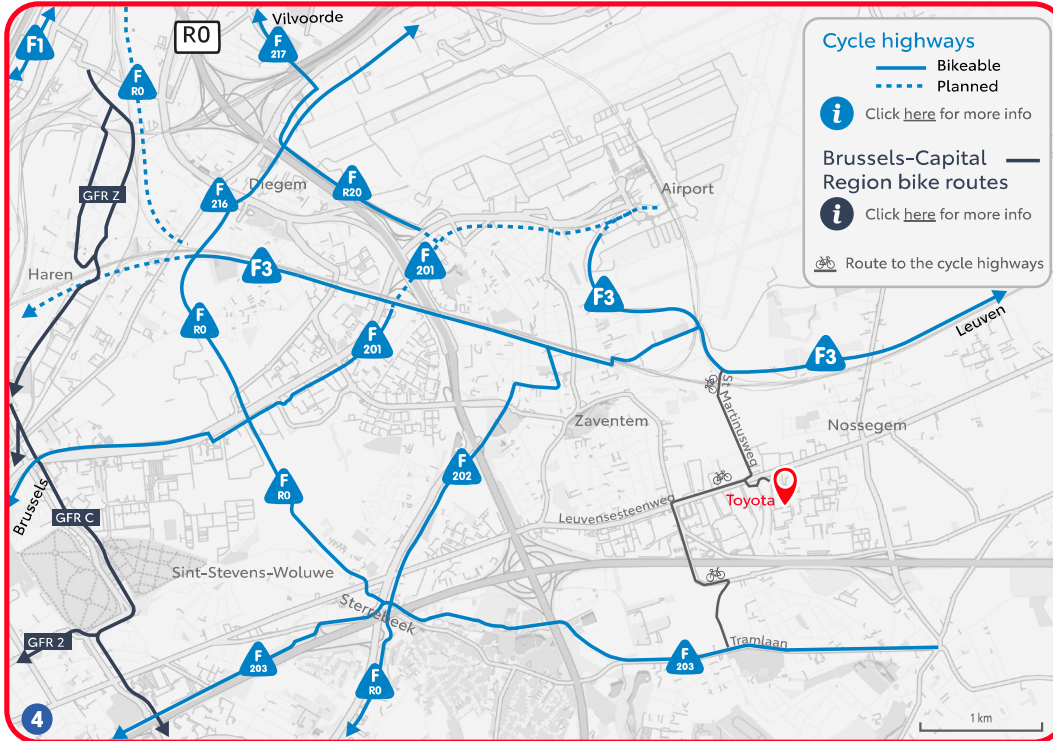

TOYOTA
 Hoge Wei 33
 1930 Zaventem
 02 712 32 11

Road works Zaventem South:
 Limit speed in construction zones. **10**
 Through traffic will no longer be possible from Leuvensesteenweg to Weiveldlaan in the industrial area. **1**
 You can find more info [here](#). **i**

Click on the symbols for more information

There are construction works in Zaventem South, which will be carried out in different phases.

No earlier than 4 May, the North/Main Gate will be closed. Exact date will be communicated.
 All traffic must use the East Gate.
 The East Gate is staffed from 07:00 to 22:00; outside these hours, the gate is closed and security must be called.
 The maximum vehicle length allowed to enter is 12 m.
 For members, contractors and visitors: use from 8:00 TCD parking to avoid time loss.

100 m

Bicycle

Public transport

Nossegem railway station
1,5 km 19 min 6 min

Nextbikes available.
Click [here](#) for more info.
€5 per 24 hours.

Stop Zaventem Hoge wei 450 m 5 min

530 Veltem-Beisem - Everberg - Zaventem 1/day

R90 Leuven - Kortenberg - Brussel Noord 4/h

Stop Zaventem Mercuriusstraat 1,1 km 13 min

71 (Groenendaal -) Overijse - Tervuren - Zaventem 2-4/h

Car

Road works

Road works in Zaventem South

Road works are planned near Toyota, in the Zaventem South industrial area, and will continue throughout the coming year.