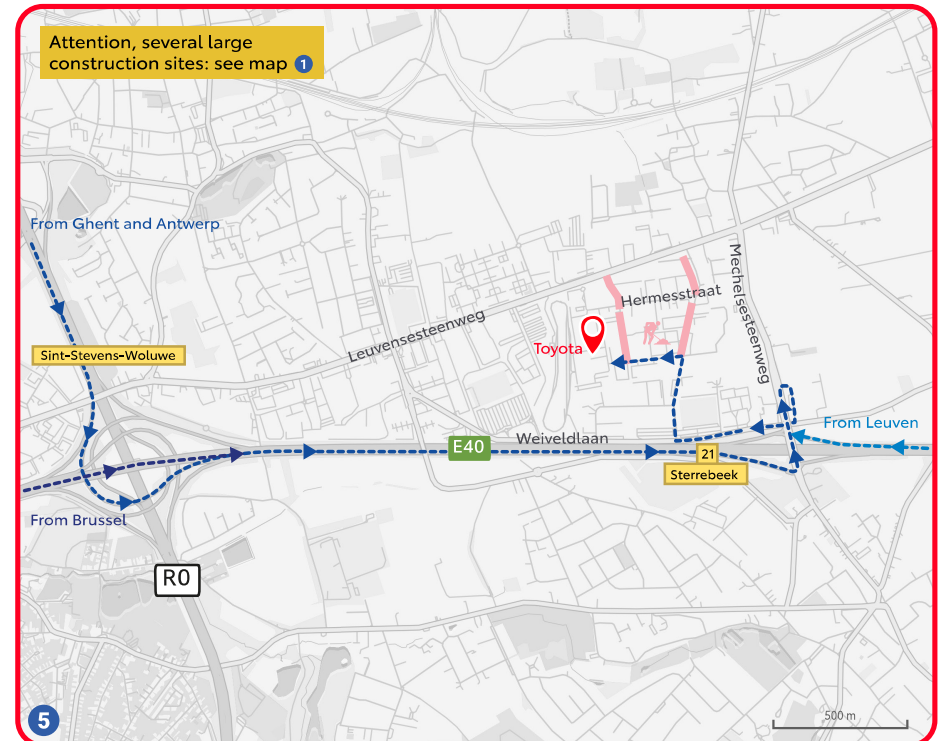

Click on the symbols for more information

There are construction works in Zaventem South, which will be carried out in different phases.

No earlier than 4 May, the North/Main Gate will be closed. Exact date will be communicated.
 All traffic must use the East Gate.
 The East Gate is staffed from 07:00 to 22:00; outside these hours, the gate is closed and security must be called.
 The maximum vehicle length allowed to enter is 12 m.
 For members, contractors and visitors: use from 8:00 TCD parking to avoid time loss.

100 m

Bicycle

Public transport

Nossegem railway station
1,5 km 19 min 6 min

Nextbikes available.
Click [here](#) for more info.
€5 per 24 hours.

Stop Zaventem Hoge wei 450 m 5 min

530 Veltem-Beisem - Everberg - Zaventem 1/day

R90 Leuven - Kortenberg - Brussel Noord 4/h

Stop Zaventem Mercuriusstraat 1,1 km 13 min

71 (Groenendaal -) Overijse - Tervuren - Zaventem 2-4/h

Car

Road works

Road works in Zaventem South

Road works are planned near Toyota, in the Zaventem South industrial area, and will continue throughout the coming year.