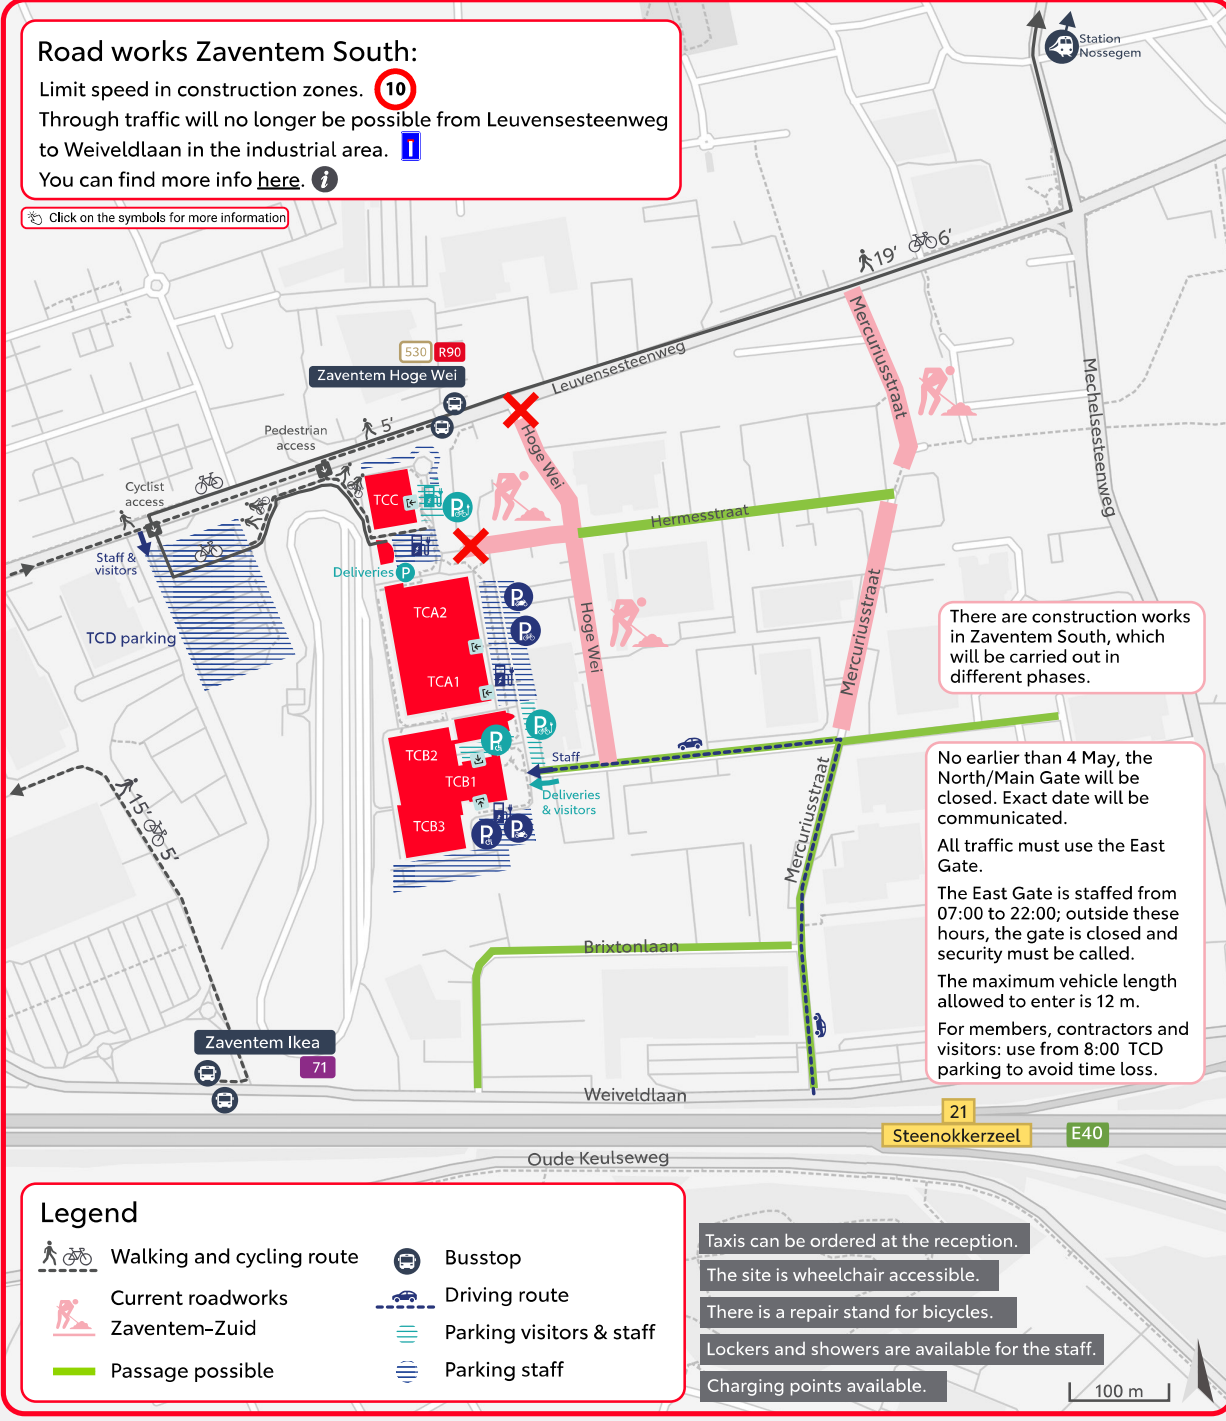

TOYOTA
 Hoge Wei 33
 1930 Zaventem
 02 712 32 11

Road works Zaventem South:
 Limit speed in construction zones. **10**
 Through traffic will no longer be possible from Leuvensesteenweg to Weiveldlaan in the industrial area. **1**
 You can find more info [here](#). **i**

Click on the symbols for more information

There are construction works in Zaventem South, which will be carried out in different phases.

No earlier than 4 May, the North/Main Gate will be closed. Exact date will be communicated.
 All traffic must use the East Gate.
 The East Gate is staffed from 07:00 to 22:00; outside these hours, the gate is closed and security must be called.
 The maximum vehicle length allowed to enter is 12 m.
 For members, contractors and visitors: use from 8:00 TCD parking to avoid time loss.

- Legend**
- Walking and cycling route
 - Current roadworks Zaventem-Zuid
 - Passage possible
 - Busstop
 - Driving route
 - Parking visitors & staff
 - Parking staff

- Taxis can be ordered at the reception.
- The site is wheelchair accessible.
- There is a repair stand for bicycles.
- Lockers and showers are available for the staff.
- Charging points available.

R90 Leuven - Kortenberg - Brussel Noord 4/h

Stop Zaventem Mercuriusstraat 1,1 km 13 min

71 (Groenendaal -) Overijse - Tervuren - Zaventem 2-4/h

Car

Road works

Road works in Zaventem South

Road works are planned near Toyota, in the Zaventem South industrial area, and will continue throughout the coming year.