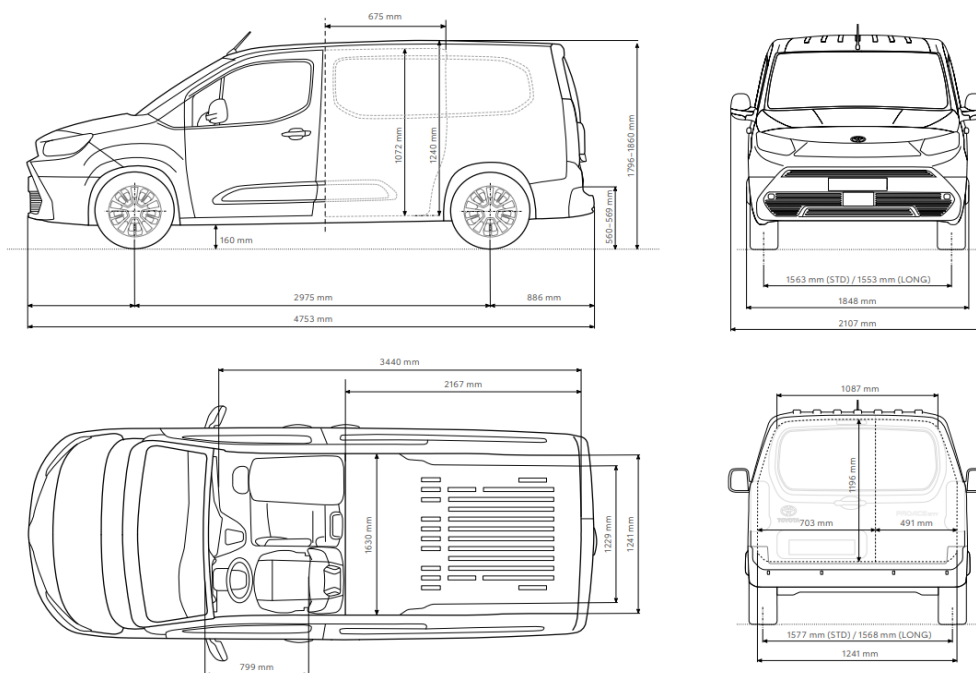

Garanția pentru autovehiculele Toyota:

36 luni / 100 000 km** (**care eveniment va avea loc mai devreme)

Toyota Chișinău „Continent” SRL
Chișinău, str. Arborilor 17/1, MD-2025
Telefon: 022 79 14 77
Email: auto.sales@continent.toyota.md
www.toyota.md

Toyota Chișinău „Continent” își rezervă dreptul de a modifica prezenta listă de prețuri ca urmare a unor erri modificări structurale sau în urma unor comunicări din partea producătorului, fără nicio informare prealabilă...

SCANEAZĂ

Data tipăririi:
30.03.2026