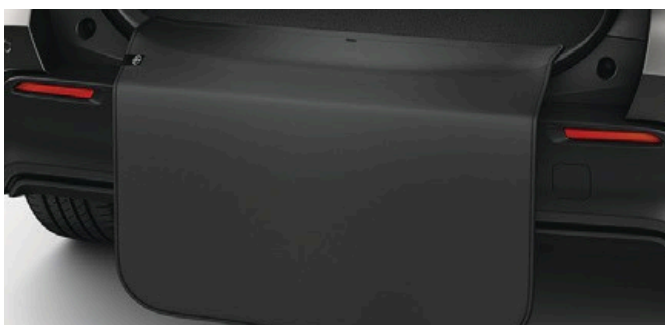

REAR BUMPER APRON

€100.00

The rear bumper protection apron is fixed to the trunk deck with Velcro. It protects the rear bumper when unfolded.