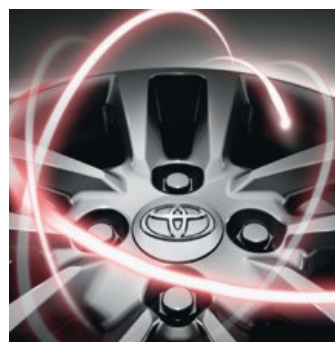

ALLOY PROTECTION
€60.00