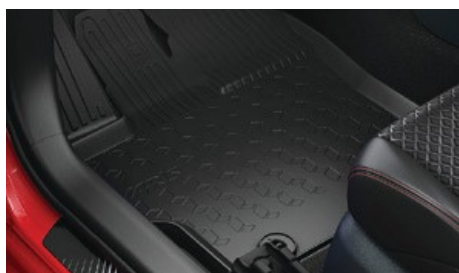

YARIS PROTECTION PACK

€475.00

RUBBER FLOOR MATS (2 FRONT & 2 REAR)

Genuine tailored rubber floor mats help protect your carpets against the very worst conditions. They are impervious to dirt, mud and water and can be removed for easy cleaning.