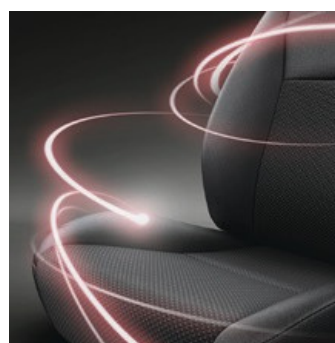

FABRIC PROTECTION
€100.00

- ✓ ONE-OFF APPLICATION
- ✓ 5 YEARS WARRANTY
- ✓ PREVENTS COLOUR FADING BY CUTTING UV RAYS
- ✓ REDUCES MICRO-SCRATCHES BY 40%
- ✓ PROTECT YOUR INVESTMENT / RESIDUAL VALUE