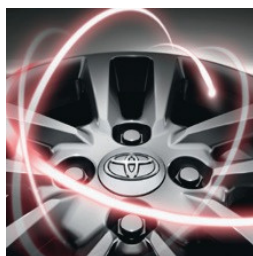

ALLOY PROTECTION
€60.00