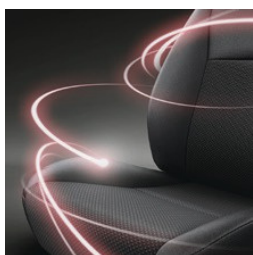

FABRIC PROTECTION
€100.00

✓ ONE-OFF APPLICATION

✓ 5 YEARS WARRANTY

✓ PREVENTS COLOUR FADING BY CUTTING UV RAYS

✓ REDUCES MICRO-SCRATCHES BY 40%

✓ PROTECT YOUR INVESTMENT / RESIDUAL VALUE