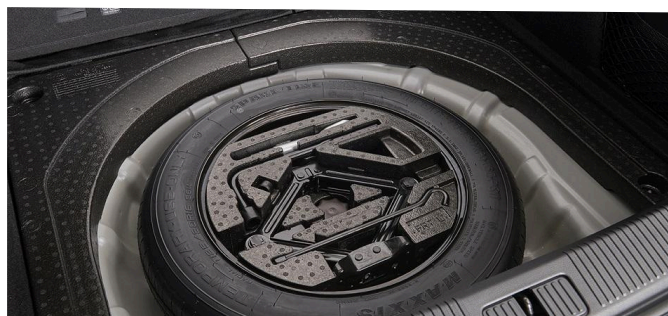

FULL SIZE SPARE WHEEL KIT

€495.00

Add a spare wheel kit so that in the event of an unreparable puncture or a damaged wheel you can get back on the road with ease.

Excluding Tyre 205/55/16