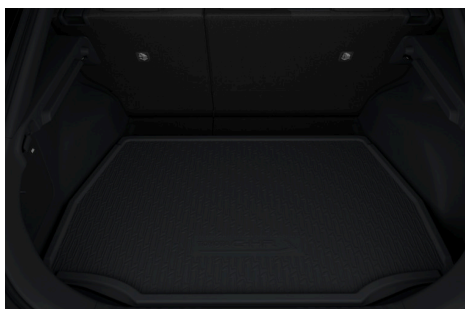

CARE PACK

€450.00

BOOT LINER

Tailored to the boot of your vehicle and provides protection against dirt and spills.