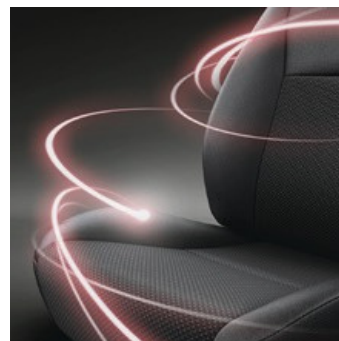

FABRIC PROTECTION
€100.00

- ✓ ONE-OFF APPLICATION
- ✓ 5 YEARS WARRANTY
- ✓ PREVENTS COLOUR FADING BY CUTTING UV RAYS
- ✓ REDUCES MICRO-SCRATCHES BY 40%
- ✓ PROTECT YOUR INVESTMENT / RESIDUAL VALUE