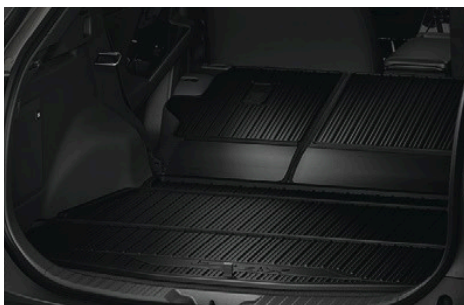

SEAT BACK PROTECTOR

The rear seat protector protects the back of the seat from dirt and spills when it's folded down to load longer items. The textured surface helps to prevent items from shifting and sliding.