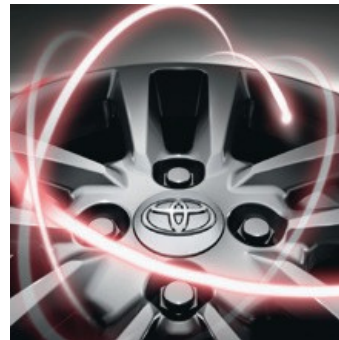

ALLOY PROTECTION
€60.00