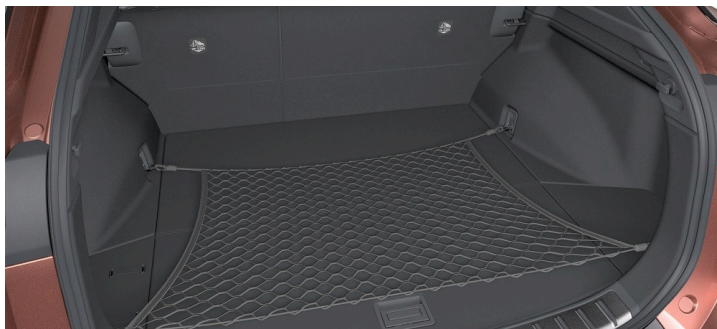

*Standard installation from €1389 subject to available grants and a home survey.

€1399.00 Parts, fitting and VAT included.

CARGO NET

Strong, woven, black nylon net for holding small items securely in your car's boot area. The net fixes neatly on to pre-fitted floor hooks.