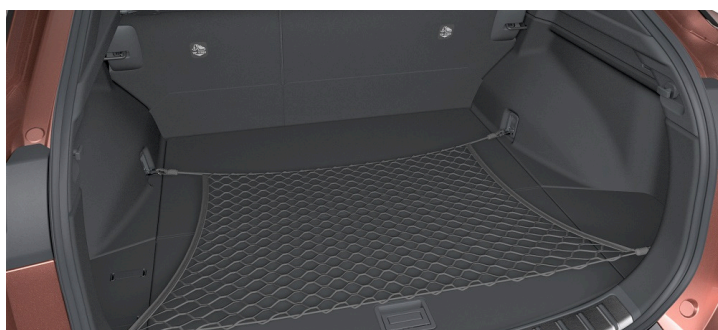

*Standard installation from €1389 subject to available grants and a home survey.

€1389.00 Parts, fitting and VAT included.

CARGO NET

Strong, woven, black nylon net for holding small items securely in your car's boot area. The net fixes neatly on to pre-fitted floor hooks.